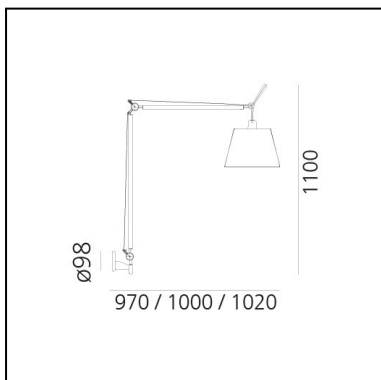

Tolomeo Wall Mega - on/off - Body Lamp

Michele De Lucchi
Giancarlo Fassina

IP20   EAC  CCC 

LUMINAIRE *

- Watt: **21W**
- Voltage: **220V-240V**
- Delivered lumen output: **2126lm**
- Efficiency: **87%**
- Efficacy: **101.25lm/W**
- CRI: **80**

In the Mega version, the traditional aluminum head has been replaced by a version with a balanced diffuser in three different sizes that casts a soft glow into its surroundings.

FEATURES

- Product Code: **0564010A**
- Colour: **Aluminium**
- Installation: **Wall**
- Material: **Fabric or satin or parchment paper, aluminum**
- Series: **Design Collection**
- design by: **Michele De Lucchi, Giancarlo Fassina**

DIMENSIONS

- Height: **1100 mm**
- Glow Wire Test: **650°**

SOURCES NOT INCLUDED

- Category: **LED RETROFIT**
- Number: **1**
- Watt: **21W**
- Socket: **E27**

Accessories

Parchment paper diffuser ø 360 mm 0780020A